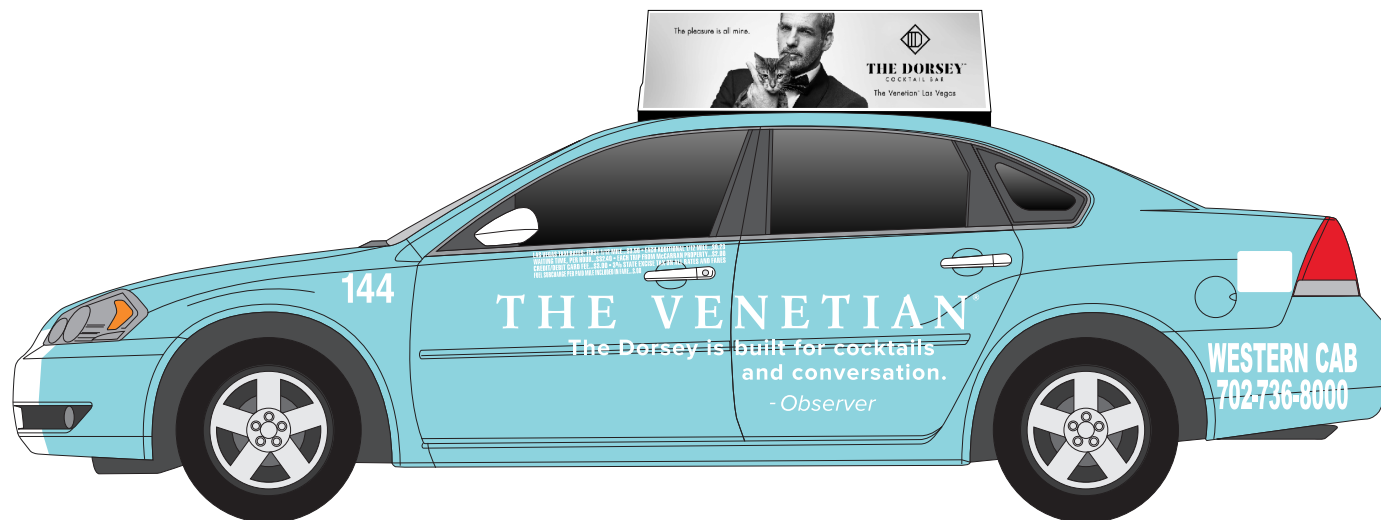

TAXI ADS

LAS VEGAS

THE VENETIAN - CHEVROLET IMPALA TAXI CAB WRAP - BLUE

SCALE: N.T.S.

TAXI ADS

LAS VEGAS

TAXI WRAPS

Project: 5115 S. Arville St.
 Address: Las Vegas, NV 89118
 Date: February 6, 2017
 View: All Sides
 Sales Rep: Brandon Stephens
 Designer: Kevin K.
 Design #: TA010917-C1V4

SCOPE

MANUFACTURE & INSTALL
 (17) 'THE VENETIAN' CHEVY
 IMPALA TAXI CAB WRAPS
 - BLUE -

REVISIONS

Rev (1):
 Rev (2):
 Rev (3):
 Rev (4):
 Rev (5):

FINAL APPROVALS

Client:
 Estimate:
 Design:
 Sales Rep: *Authorized Signatures*
 Page #: 1 of 1