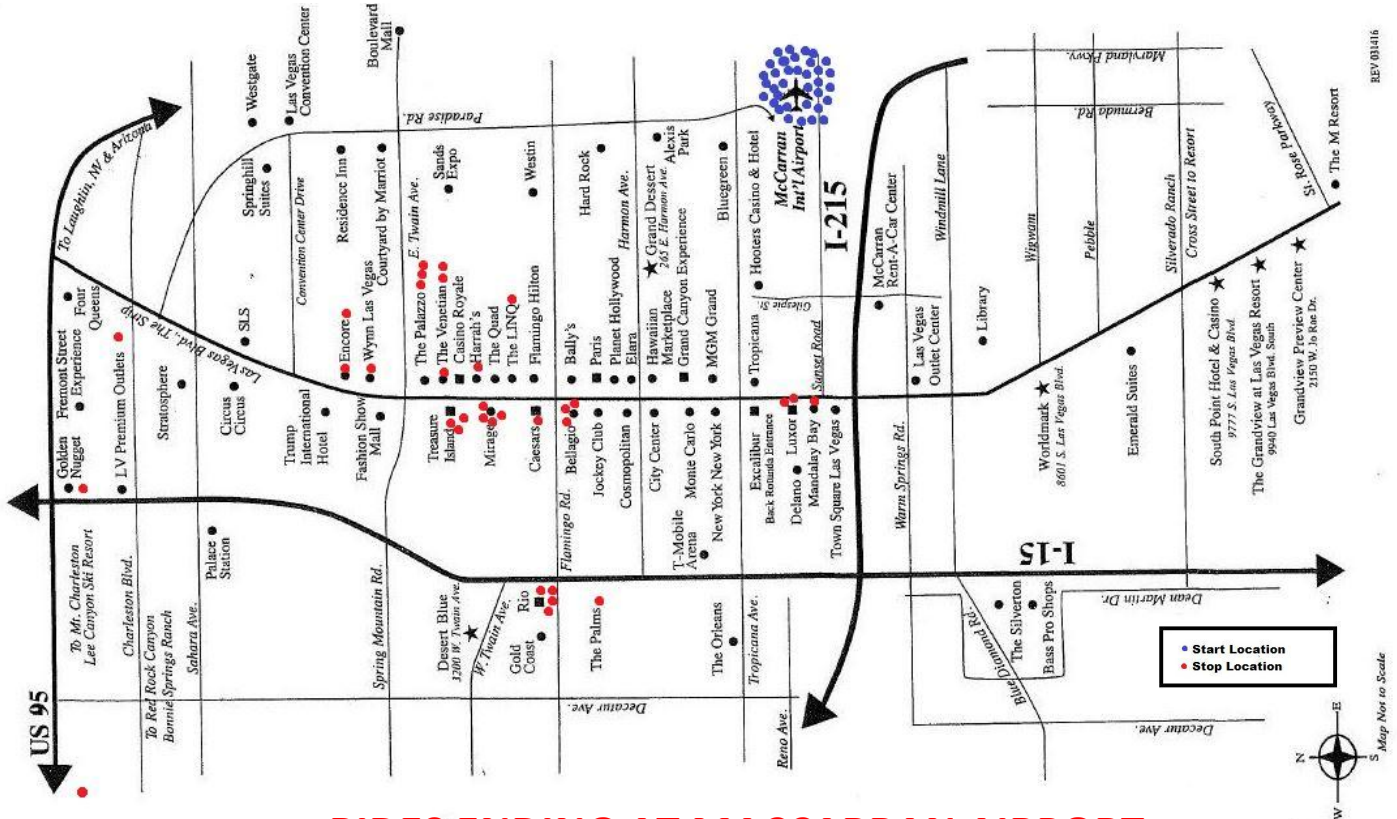

MAY LONG HAUL CITATIONS

TOTAL LONGHAUL CITATIONS FOR MAY 2017: 52

RIDES ORIGINATING FROM MCCARRAN AIRPORT

RIDES ENDING AT MCCARRAN AIRPORT

REV 01416

Map Not to Scale

REV 01416

Map Not to Scale