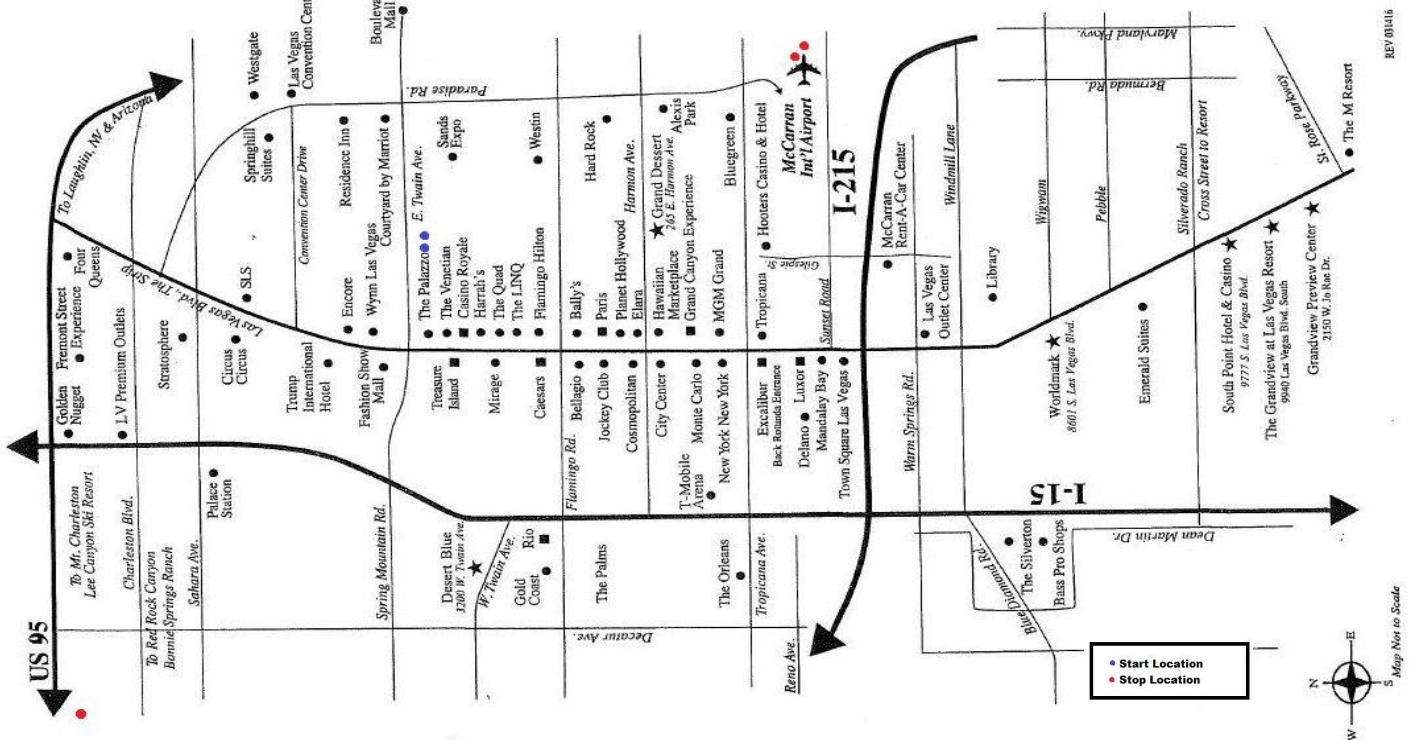

MAY LONG HAUL CITATIONS

TOTAL LONGHAUL CITATIONS FOR MAY 2017: 52

RIDES ORIGINATING FROM MCCARRAN AIRPORT

RIDES ENDING AT MCCARRAN AIRPORT

REV 01416

Map Not to Scale

REV 01416

Map Not to Scale